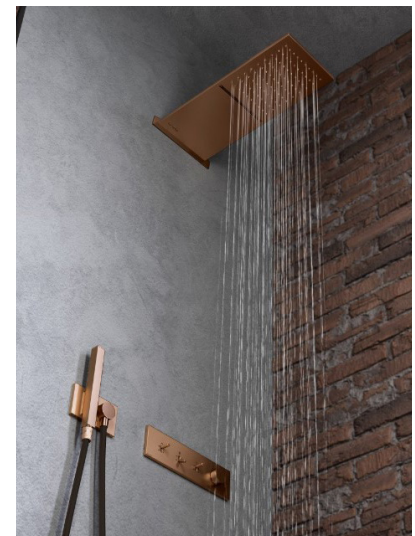

Treemee Watt AD Waters

Treemee WATT is inspired by vintage lighting and transistor radios. Having already won multiple international awards, WATT features various solutions for the bath and shower areas. All handshowers are held magnetically.

Marco Baldini is the mind behind these extraordinary models that blend light with water, bringing a modern twist to a vintage concept and borrowing generously from the world of electricity. Electrical panels reminiscent of those of yesteryear deliver jets of water instead of light, taking on a whole new function and application, while the knobs offer a stylish reinterpretation of those on the old transistor radios.

Watt is the perfect collection for bringing an original, vintage touch to the bathroom, transforming the whole environment for a subtle yet novel look.