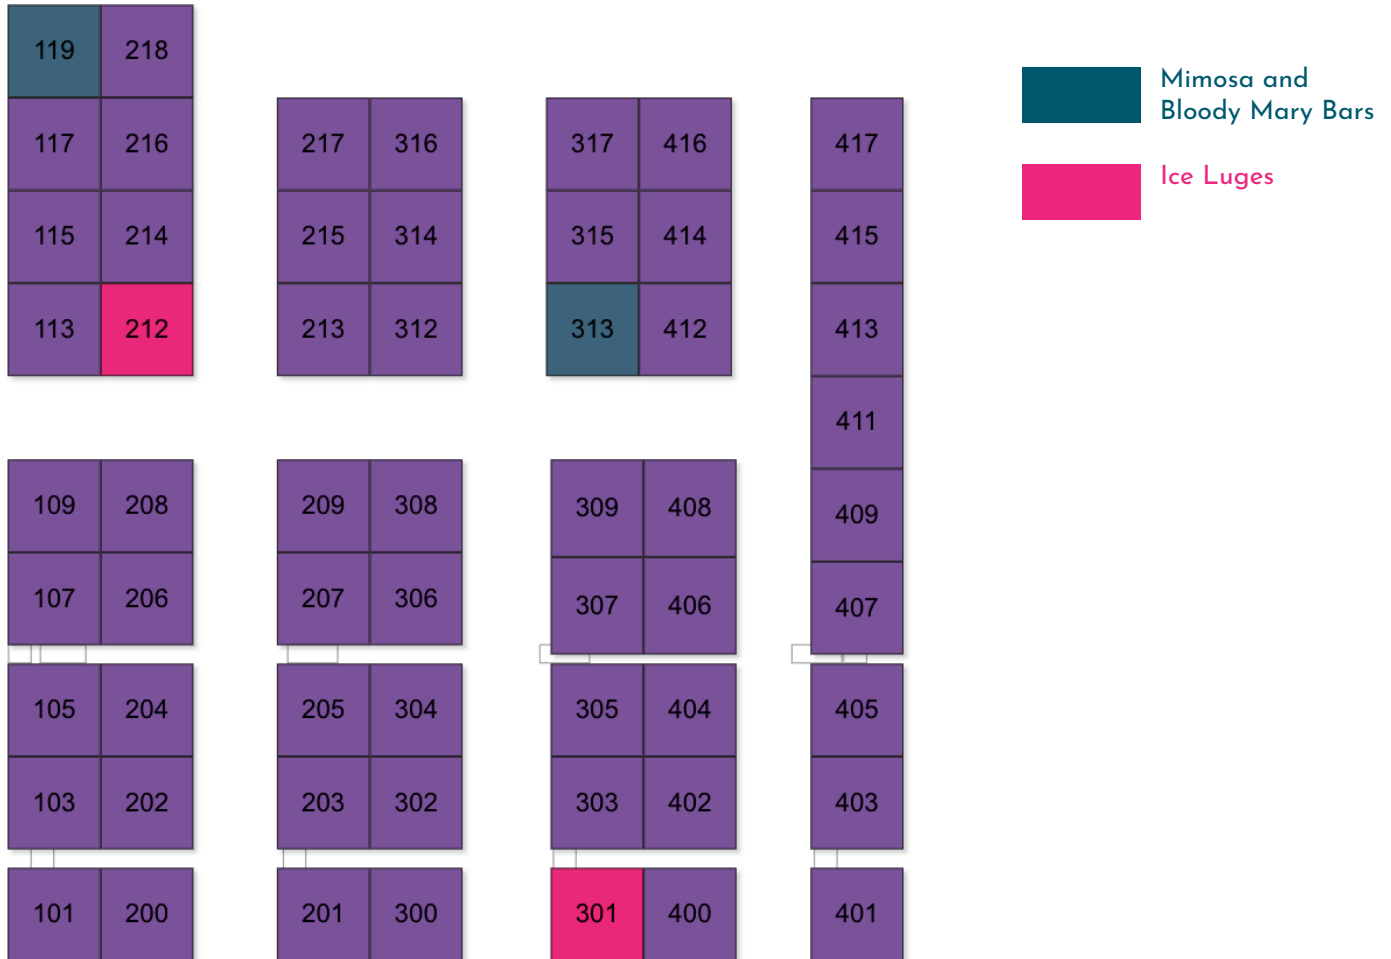

SHOWCASE FLOOR PLAN & EXHIBITORS

Accurate Lock and Hardware Co.	207	Julien	316
AD Waters USA	403	LACAVA	416
adbm.agency	214	Lixil	408
Amba Products	309	Mountain Plumbing Products	308
American Bath Group	203/205	MrSteam	215/217
Americh	312	MTI Baths	40
Armadi Art US	107	Native Trails	314
BainUltra	417	OMNIA Industries	407
Baldwin Hardware	218	Oracle NetSuite	103
Barber Wilsons/Sterlingham	208	OroCommerce	414
Barclay Products Limited	412	Palmer Industries	409
BARIL	306	Pfister Faucets	119
Bello	415	QM Drain	115
Belwith Keeler Décor Solutions	202	Quare Design USA	315
Berenson	307	QuickDrain	304
Better Distribution/RGX Kitchen Products	305	RF-Smart	117
Blanco America	406	Roc-Base	401
BOCCHI	405	Roca/Laufen	404
Brisa Body Dryer	313	Sagehill Designs/Sunnywood Products	411
California Faucets	209	ShipHawk	103
Cutler Group/DM Bath/BLUVANO	105	Synchrony	200
DPHA University	216	ThermaSol	300
Fleurco	109	TOTO USA	303
Frank Allart & Company	302	Unilog/Bravo Business Media	204
Franz Viegenger	113	Vitraform	413
Gerber Plumbing Fixtures	206	Water Street Brass	101
Hydro Systems	301	Waterstone Faucets	402
Icera	212	Westbrass	317
Infinity Drain	213		
JACLO	201		

Passport to Prizes

Ice Luge

Mimosa/Bloody Mary