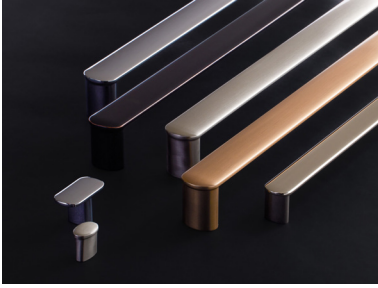

Habitat Collection **Emtek**

Aptly named “Habitat” for its transformative ability to infuse visual harmony into any space, this cabinet hardware collection brings tranquility through its soft, smooth forms. Habitat embodies the essence of simplicity and minimalism, while reflecting natural elements like the gentle curve of waves and the subtle contours of pebbles. From the delicately minimalist Button cabinet knobs to the more substantial appliance pulls, Habitat offers versatility that seamlessly integrates with various design preferences.