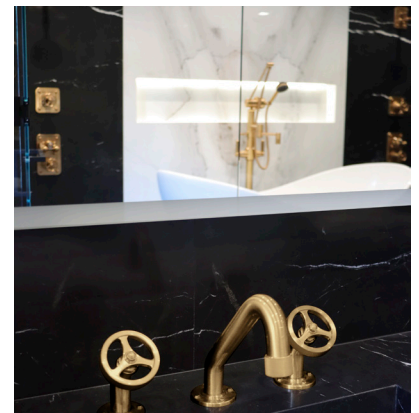

Argonaut Bathroom Suite **Waterstone Faucets**

Argonaut by Waterstone is inspired by naval engineering. Redefining the shower experience, the Argonaut line merges functionality, aesthetic appeal, and user friendly design. This line features the Retractable Wheel Hand-Shower. Designed to eliminate unsightly hanging hoses, the retractable hose locks in place when used and retracts seamlessly. This line is also accompanied by the freestanding Tub Filler, which has infinite adjustability in orientation to the bathtub and fills at 18 gallons per minute. With a one-of-a-kind diverter, this unique design was made to enhance every bath experience.